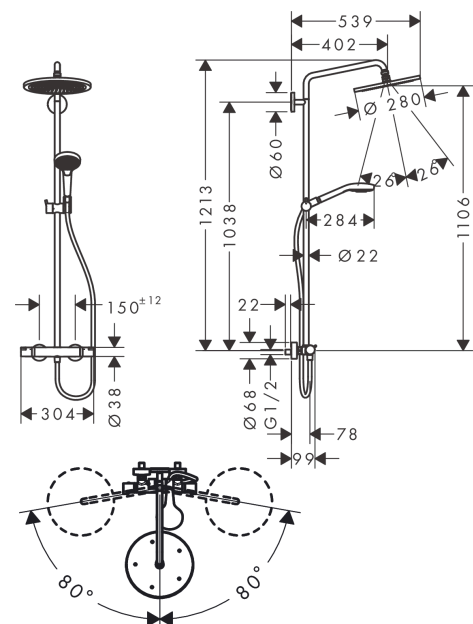

Scale drawing