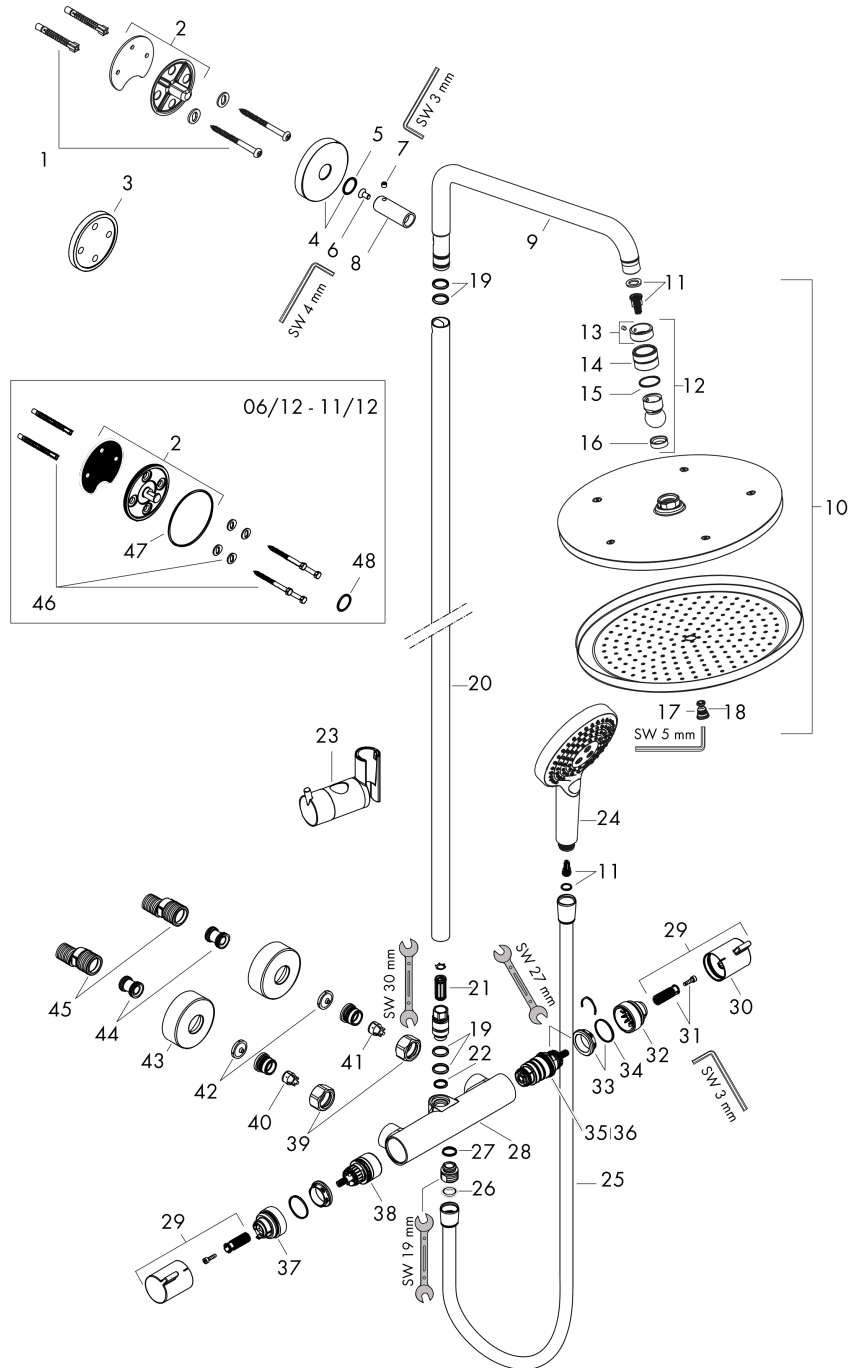

Croma Select S

Showerpipe 280 1jet with thermostat and hand shower Raindance Select S 120 3jet

Surfaces: **Matt White** Article Number: **26890700**

Exploded Drawing

Year of production: >06/20

Croma Select S

Showerpipe 280 1jet with thermostat and hand shower Raindance Select S 120 3jet

Surfaces: **Matt White** Article Number: **26890700**

Spare part list

Year of production: >06/20

Pos.	Description	Article Number	Price	PU
1	mounting set	96179000	-	1
2	wall flange	95688000	-	1
3	tile-matching-disk 7 mm	95239000	-	1
4	escutcheon Ø 60 mm	95692700	-	1
5	O-ring 20x2,5	92602000	-	1
6	screw	92137000	-	1
7	hollow set screw M6x5	98447000	-	1
8	sleeve	92166700	-	1
9	shower arm	95985700	-	1
10	head shower	26220700	-	1
11	filter insert	97708000	-	1
12	ball joint	98941700	-	1
13	lock washer	98942700	-	1
14	nut	97958700	-	1
15	lever collar	97536000	-	1
16	seal	97606000	-	1
17	air jet (Eco)	95795700	-	1
18	O-ring 7x2	98419000	-	1
19	O-ring 15x2,5	98131000	-	1
20	pipe 1030 mm	95915700	-	1
21	noise reduction	95009000	-	1
22	O-ring 12x2,25	98382000	-	1
23	support, assy	97651700	-	1
24	handshower	26530700	-	1
25	shower hose Isiflex'B 1,60 m	28276700	-	1
26	seal	98058000	-	1
27	O-ring 14x2	98129000	-	1
28	Thermostat	92147700	-	1
29	handle	95836700	-	1
30	pushbutton	92848700	-	1
31	handle fixing set	95843000	-	1
32	safety set	95839000	-	1
33	nut	98913000	-	1
34	O-ring 26x1,5	98390000	-	1
35	thermostat cartridge	98282000	-	1
36	cartridge for exchanged connections	92373000	-	1
37	stop ring for flow control	95927000	-	1
38	shut off unit with selector	98283000	-	1
39	set of nuts	96157700	-	1
40	non return valve (pressure-resistant up to 2 MPa)	93136000	-	1
41	non return valve	96737000	-	1