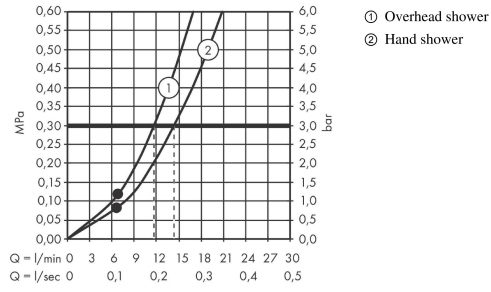

Croma Select S

Showerpipe 280 1jet with thermostat and hand shower Raindance Select S 120 3jet

Surfaces: **Matt White** Article Number: **26890700**

Description

product features

- consists of: overhead shower, hand shower, shower thermostat, shower hose, slider, shower bar
- overhead shower Croma 280
- shower head size overhead shower: 280 mm
- spray type overhead shower: RainAir
- ball-joint: overhead shower angle adjustable
- spray type hand shower: RainAir, Rain, Whirl
- maximum flow rate at 3 bar: 15 l/min
- flow rate RainAir spray (at 3 bar): 15 l/min
- flow rate Rain spray (at 3 bar): 11 l/min
- minimum flow pressure: 1 bar
- operating pressure: min. 1 bar/max. 10 bar
- pipe can be shortened in height
- shower bar diameter: 22 mm
- height-adjustable hand shower holder
- shower arm length overhead shower: 400 mm
- swivel shower arm
- thermostat Ecostat Comfort
- safety lock at 40°C
- adjustable hot water limitation
- outlets controlled via turning handle
- suitable for continuous flow water heaters
- mounting type: exposed installation
- connection dimension DN15
- connection thread G ½
- centre distance 150 ± 12 mm

Technology

Design awards

Product image

Scale drawing

Croma Select S

Showerpipe 280 1jet with thermostat and hand shower Raindance Select S 120 3jet

Surfaces: **Matt White** Article Number: **26890700**

Flowchart